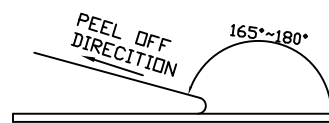

留15个空白格

COVER TAPE PEELING FORCE: 20gf~150gf

PACKAGE:

1. TAPE REEL PACKAGE
2. 1000PCS PER REEL
3. 10000PCS PER CARTON

28.4 REF.

LABE

For more information, please help to contact: connmold@foxmail.com Tel.: 18922965797			
WWW.connmold.COM		ConnMold	
DIMENSION UNITS	TOLERANCE		
MM	X±0.50 .XX±0.25 .X±0.35 .XXX±0.15	PART NAME	MICRO SIM PUSH PUSH 1.80MM HEIGHT
DRWN: Robert	Oct.10,2019	PART NUMBER	CMMSM661009
CHK'D: Yuri	Oct.10,2019	REVISION	A
APPR: Linda	Oct.10,2019	CUSTOMER	GENERAL MARKET
THIRD ANGLE PROJECTION	CUSTOMER P/N	SHEET NUMBER	
	/	2 OF 2	