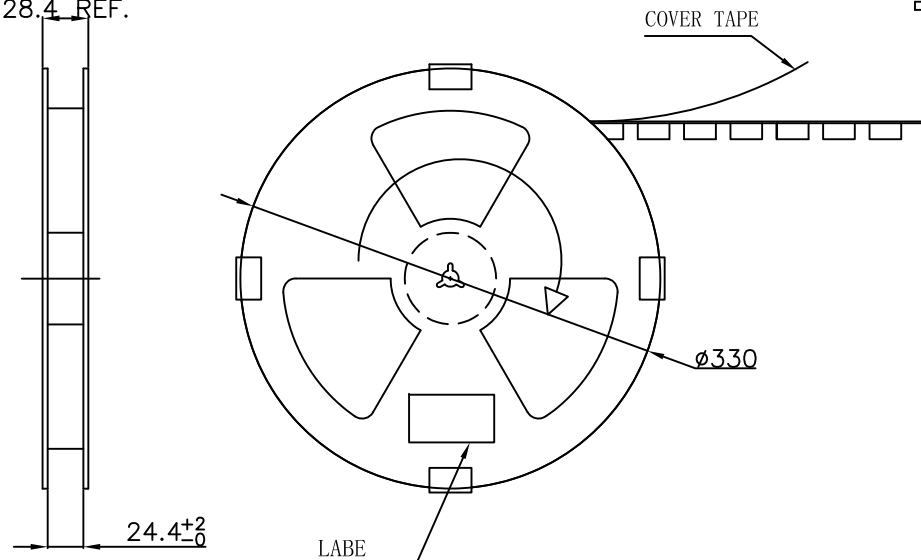

留15个空白格

COVER TAPE PEELING FORCE: 20gf~150gf

PACKAGE:

1. TAPE REEL PACKAGE
2. 1000PCS PER REEL
3. 10000PCS PER CARTON

28.4 REF.

LABE

For more information, please help to contact: connmold@foxmail.com Tel.: 18922965797			
WWW.connmold.COM		ConnMold	
DIMENSION UNITS	TOLERANCE		
MM	X±0.50 .XX±0.25 .X±0.35 .XXX±0.15	PART NAME	MICRO SIM PUSH PUSH 1.80MM HEIGHT
DRWN: Robert	Oct.10,2019	PART NUMBER	CMMSM661009
CHK'D: Yuri	Oct.10,2019	REVISION	A
APPR: Linda	Oct.10,2019	CUSTOMER	GENERAL MARKET
THIRD ANGLE PROJECTION	CUSTOMER P/N	SHEET NUMBER	
	/	2 OF 2	