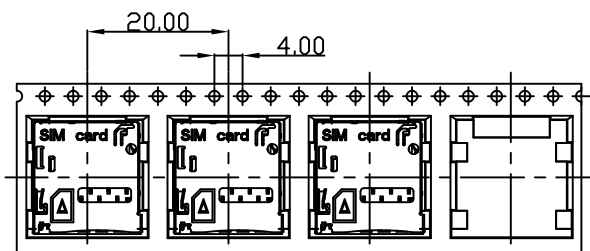

6

5

4

3

2

1

REV	EC No.	DESCRIPTION	Symbol	DATE
A	/	new release	/	Oct. 10, 2019

留15个空白格

留15个空白格

COVER TAPE PEELING FORCE: 20gf~150gf

PACKAGE:

1. TAPE REEL PACKAGE
2. 1000PCS PER REEL
3. 10000PCS PER CARTON

28.4 REF.

LABE

For more information, please help to contact: connmold@foxmail.com Tel.: 18922965797			
WWW.connmold.COM		ConnMold	
DIMENSION UNITS	TOLERANCE		
MM	X±0.50 .XX±0.25 .X±0.35 .XXX±0.15	PART NAME	MICRO SIM PUSH PUSH 1.80MM HEIGHT
DRWN: Robert	Oct.10,2019	PART NUMBER	CMMSM661009
CHK'D: Yuri	Oct.10,2019	REVISION	A
APPR: Linda	Oct.10,2019	CUSTOMER	GENERAL MARKET
THIRD ANGLE PROJECTION	CUSTOMER P/N	SHEET NUMBER	
	/	2 OF 2	