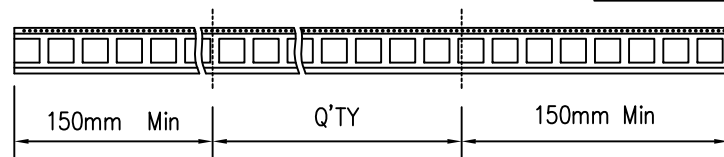

6

5

4

3

2

1

REV	EC No.	DESCRIPTION	Symbol	DATE
A	/	new release	/	Oct. 10, 2019

留15个空白格

留15个空白格