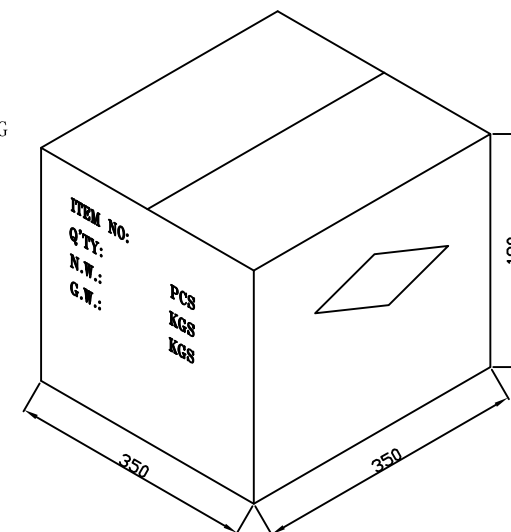

6

5

4

3

2

1

REV	EC No.	DESCRIPTION	Symbol	DATE
A	/	new release	/	Oct. 10, 2019

留15个空白格

留15个空白格

COVER TAPE PEELING FORCE: 20gf~150gf

PACKAGE:

1. TAPE REEL PACKAGE
2. 1000PCS PER REEL
3. 10000PCS PER CARTON

28.4 REF.

LABE

For more information, please help to contact: connmold@foxmail.com Tel.: 18922965797			
WWW.connmold.COM		ConnMold	
DIMENSION UNITS	TOLERANCE		
MM	X±0.50 .XX±0.25 .X±0.35 .XXX±0.15	PART NAME	MICRO SIM PUSH PUSH 1.80MM HEIGHT
DRWN: Robert	Oct.10,2019	PART NUMBER	CMMSM661009
CHK'D: Yuri	Oct.10,2019	REVISION	A
APPR: Linda	Oct.10,2019	CUSTOMER	GENERAL MARKET
THIRD ANGLE PROJECTION	CUSTOMER P/N	SHEET NUMBER	
	/	2 OF 2	