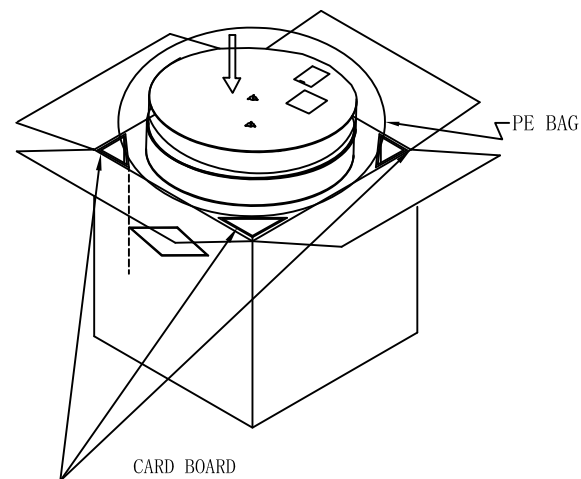

留15个空白格

COVER TAPE PEELING FORCE: 20gf~150gf

PACKAGE:

1. TAPE REEL PACKAGE
2. 1000PCS PER REEL
3. 10000PCS PER CARTON

28.4 REF.

LABE

For more information, please help to contact: connmold@foxmail.com Tel.: 18922965797			
WWW.connmold.COM		ConnMold	
DIMENSION UNITS	TOLERANCE		
MM	X±0.50 .XX±0.25 .X±0.35 .XXX±0.15	PART NAME	MICRO SIM PUSH PUSH 1.80MM HEIGHT
DRWN: Robert	Oct.10,2019	PART NUMBER	CMMSM661009
CHK'D: Yuri	Oct.10,2019	REVISION	A
APPR: Linda	Oct.10,2019	CUSTOMER	GENERAL MARKET
THIRD ANGLE PROJECTION	CUSTOMER P/N	SHEET NUMBER	
	/	2 OF 2	