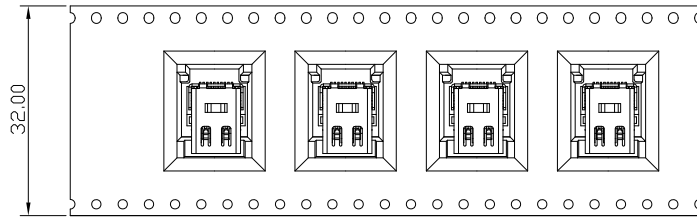

REV	EC No.	DESCRIPTION	Symbol	DATE
A	/	new release	/	Dec. 12, 2020

1. TAPE REEL PACKAGE, 300pcs/REEL, 2400pcs/CARTON
2. CARTON SIZE: 385 MM\* 385MM\*315 MM

For more information, please help to contact: connmold@foxmail.com Tel.:18922965797

WWW.connmold.COM		<b>ConnMold</b>	
DIMENSION UNITS	TOLERANCE		
MM	X±0.50 .XX±0.25 .X±0.35 .XXX±0.15	PART NAME <b>MINI DISPLAY PORT TYPE R/A RECEPTACLE</b>	
DRWN:Robert	Dec.12,2020	PART NUMBER <b>CMDPF661002</b>	
CHK'D:Yuri	Dec.12,2020	REVISION <b>A</b>	
APPR:Linda	Dec.12,2020	SHEET NUMBER <b>1 OF 1</b>	
THIRD ANGLE PROJECTION	CUSTOMER P/N	CUSTOMER	
	/	<b>GENERAL MARKET</b>	