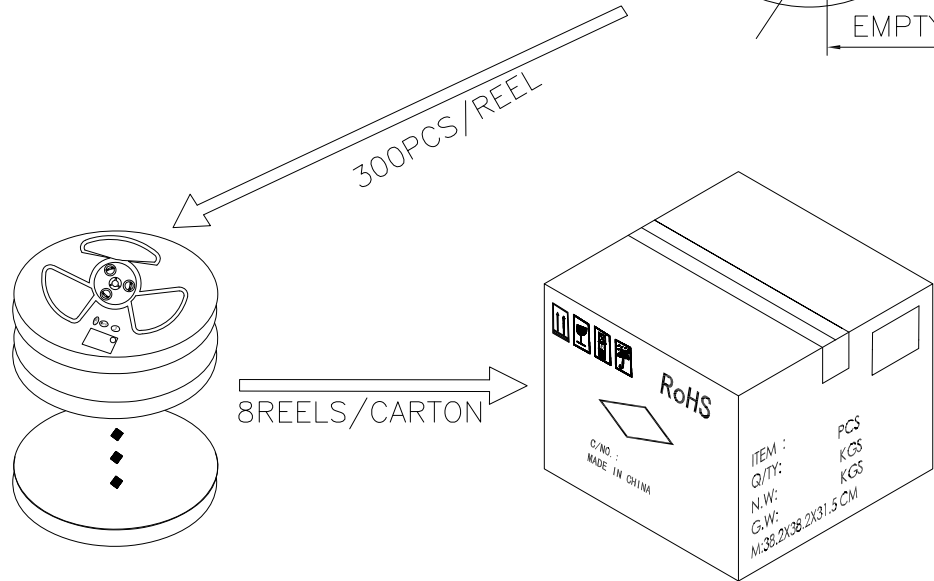

REV	EC No.	DESCRIPTION	Symbol	DATE
A	/	new release	/	Dec. 12, 2020

1. TAPE REEL PACKAGE, 300pcs/REEL, 2400pcs/CARTON
2. CARTON SIZE: 385 MM\* 385MM\*315 MM

For more information, please help to contact: connmold@foxmail.com Tel.:18922965797

WWW.connmold.COM		<b>ConnMold</b>	
DIMENSION UNITS	TOLERANCE		
MM	X±0.50 .XX±0.25 .X±0.35 .XXX±0.15	PART NAME <b>MINI DISPLAY PORT TYPE R/A RECEPTACLE</b>	
DRWN:Robert	Dec.12,2020	PART NUMBER <b>CMDPF661002</b>	
CHK'D:Yuri	Dec.12,2020	REVISION <b>A</b>	
APPR:Linda	Dec.12,2020	SHEET NUMBER <b>1 OF 1</b>	
THIRD ANGLE PROJECTION	CUSTOMER P/N	CUSTOMER	
	/	<b>GENERAL MARKET</b>	