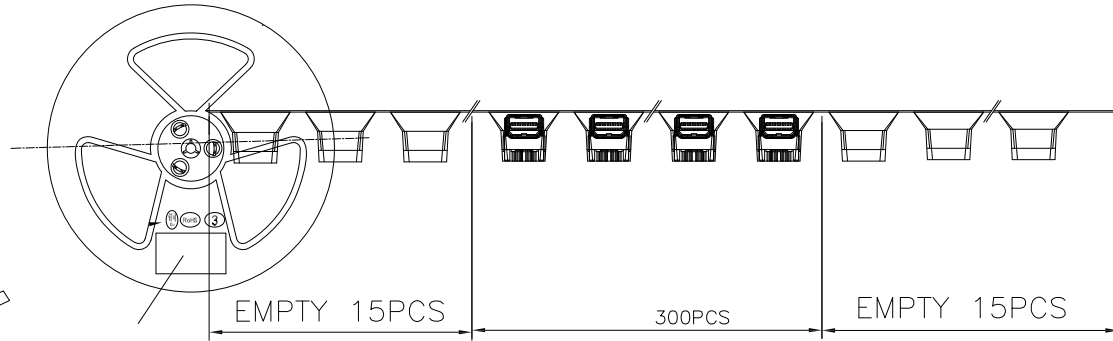

REV	EC No.	DESCRIPTION	Symbol	DATE
A	/	new release	/	Dec. 12, 2020

1. TAPE REEL PACKAGE, 300pcs/REEL, 2400pcs/CARTON
2. CARTON SIZE: 385 MM\* 385MM\*315 MM

For more information, please help to contact: connmold@foxmail.com Tel.:18922965797

WWW.connmold.COM		<b>ConnMold</b>	
DIMENSION UNITS	TOLERANCE		
MM	X±0.50 .XX±0.25 .X±0.35 .XXX±0.15	PART NAME <b>MINI DISPLAY PORT TYPE R/A RECEPTACLE</b>	
DRWN:Robert	Dec.12,2020	PART NUMBER <b>CMDPF661002</b>	
CHK'D:Yuri	Dec.12,2020	REVISION <b>A</b>	
APPR:Linda	Dec.12,2020	SHEET NUMBER <b>1 OF 1</b>	
THIRD ANGLE PROJECTION	CUSTOMER P/N	CUSTOMER	
	/	<b>GENERAL MARKET</b>	