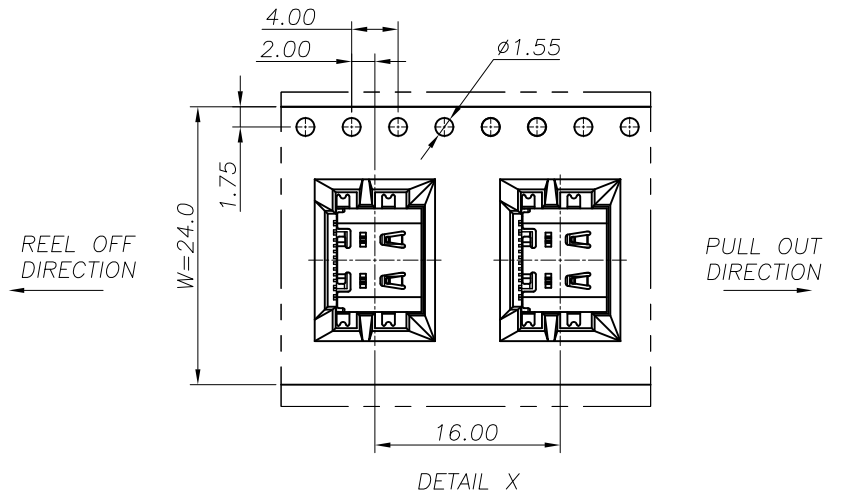

REV	EC No.	DESCRIPTION	Symbol	DATE
A	/	new release	/	Dec. 12, 2020

SEE DETAIL X

	REEL	CARTON
CONNECTOR (PCS)	800	8000

For more information, please help to contact: connmold@foxmail.com Tel:18922965797

WWW.connmold.COM		<h1>ConnMold</h1>	
DIMENSION UNITS	TOLERANCE		
MM	X±0.50 .XX±0.25 .X±0.35 .XXX±0.15	PART NAME USB TYPE C RECEPTACLE 16PIN SMT TYPE	
DRWN:Robert	Dec.12,2020	PART NUMBER	
CHK'D:Yuri	Dec.12,2020	CMUCF6610201	
APPR:Linda	Dec.12,2020	REVISION	
THIRD ANGLE PROJECTION		CUSTOMER	
CUSTOMER P/N		GENERAL MARKET	
/		SHEET NUMBER	
		3 OF 3	