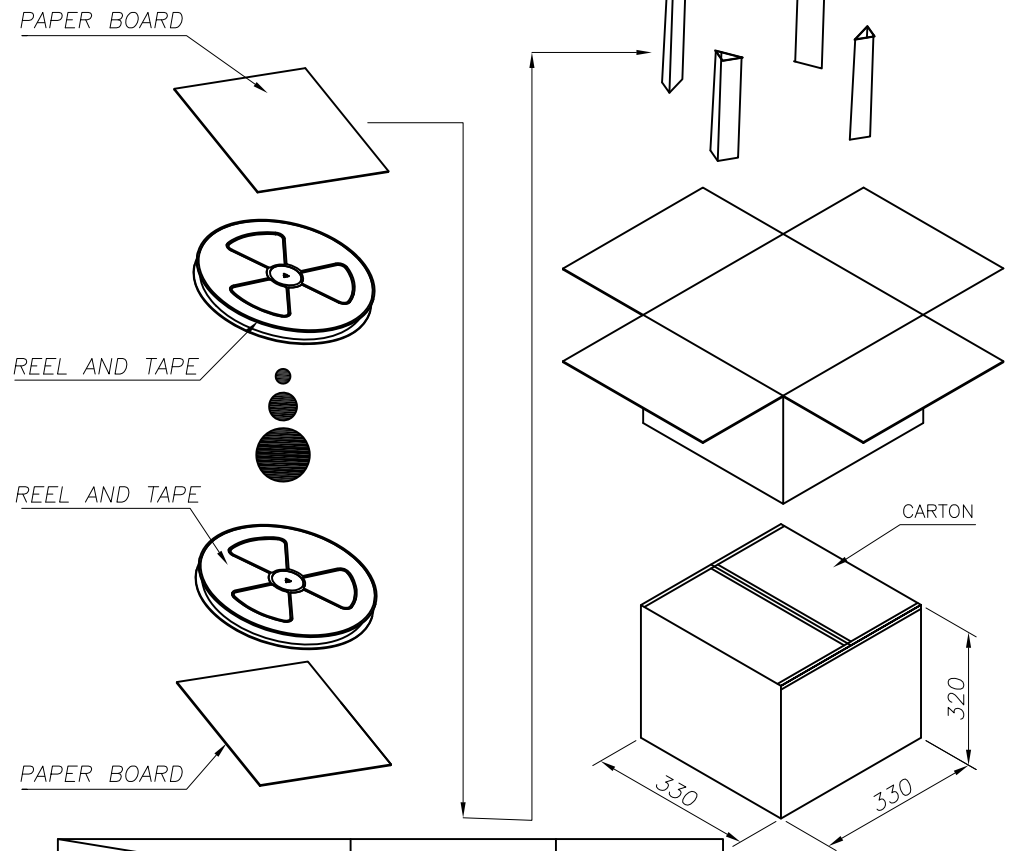

REV	EC No.	DESCRIPTION	Symbol	DATE
A	/	new release	/	Dec. 12, 2020

SEE DETAIL X

	REEL	CARTON
CONNECTOR (PCS)	800	8000

For more information, please help to contact: connmold@foxmail.com Tel:18922965797

WWW.connmold.COM		<h1>ConnMold</h1>	
DIMENSION UNITS	TOLERANCE		
MM	X±0.50 .XX±0.25 .X±0.35 .XXX±0.15	PART NAME USB TYPE C RECEPTACLE 16PIN SMT TYPE	
DRWN:Robert	Dec.12,2020	PART NUMBER	
CHK'D:Yuri	Dec.12,2020	CMUCF6610201	
APPR:Linda	Dec.12,2020	REVISION	
THIRD ANGLE PROJECTION		CUSTOMER	
CUSTOMER P/N		GENERAL MARKET	
/		SHEET NUMBER	
		3 OF 3	