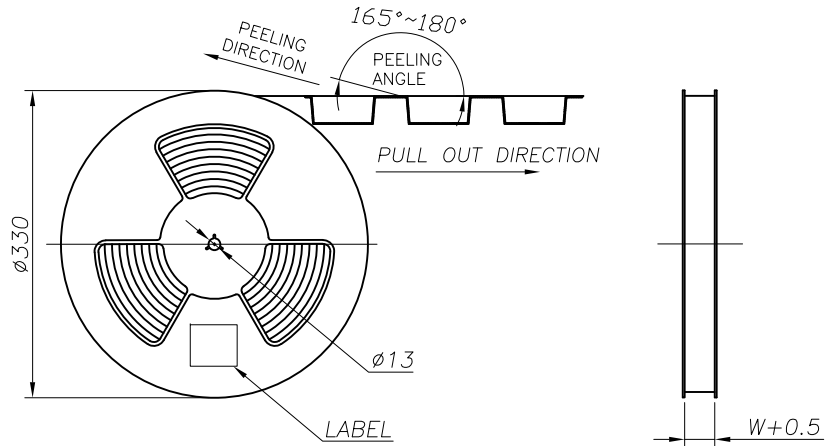

REV	EC No.	DESCRIPTION	Symbol	DATE
A	/	new release	/	Dec. 12, 2020

SEE DETAIL X

	REEL	CARTON
CONNECTOR (PCS)	800	8000

For more information, please help to contact: connmold@foxmail.com Tel:18922965797

WWW.connmold.COM		<h1>ConnMold</h1>	
DIMENSION UNITS	TOLERANCE		
MM	X±0.50 .XX±0.25 .X±0.35 .XXX±0.15	PART NAME USB TYPE C RECEPTACLE 16PIN SMT TYPE	
DRWN:Robert	Dec.12,2020	PART NUMBER	
CHK'D:Yuri	Dec.12,2020	CMUCF6610201	
APPR:Linda	Dec.12,2020	REVISION	
THIRD ANGLE PROJECTION		CUSTOMER	
CUSTOMER P/N		GENERAL MARKET	
/		SHEET NUMBER	
		3 OF 3	