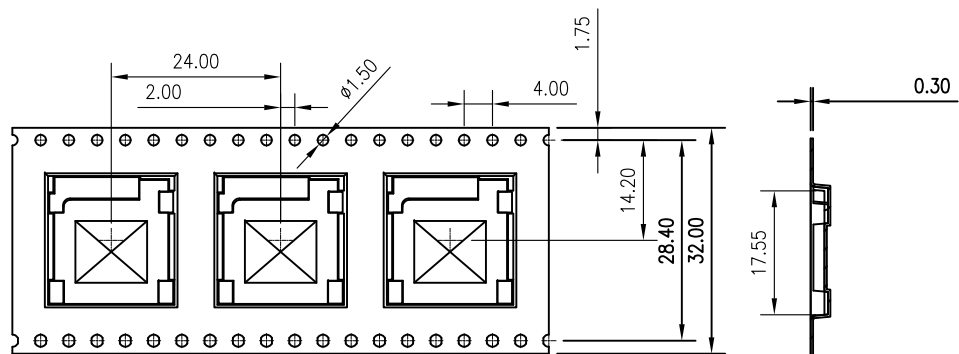

6

5

4

3

2

1

REV	EC No.	DESCRIPTION	Symbol	DATE
A	/	new release	/	Oct. 10, 2019

留15个空白格

留15个空白格

COVER TAPE PEELING FORCE: 20gf~150gf

PACKAGE:

1. TAPE REEL PACKAGE
2. 1000PCS PER REEL
3. 8000PCS PER CARTON

28.4 REF.

For more information, please help to contact: connmold@foxmail.com Tel.:18922965797

WWW.connmold.COM		PART NAME	
DIMENSION UNITS	TOLERANCE		
MM	X±0.50 .XX±0.25 .X±0.35 .XXX±0.15		
DRWN:Robert	Oct.10,2019	PART NUMBER	REVISION
CHK'D:Yuri	Oct.10,2019	CMMSM661010	A
APPR:Linda	Oct.10,2019	CUSTOMER	SHEET NUMBER
THIRD ANGLE PROJECTION	CUSTOMER P/N	GENERAL MARKET	2 OF 2
	/		