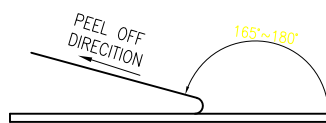

留15个空白格

COVER TAPE PEELING FORCE: 20gf~150gf

PACKAGE:

1. TAPE REEL PACKAGE
2. 1000PCS PER REEL
3. 8000PCS PER CARTON

28.4 REF.

For more information, please help to contact: connmold@foxmail.com Tel.:18922965797