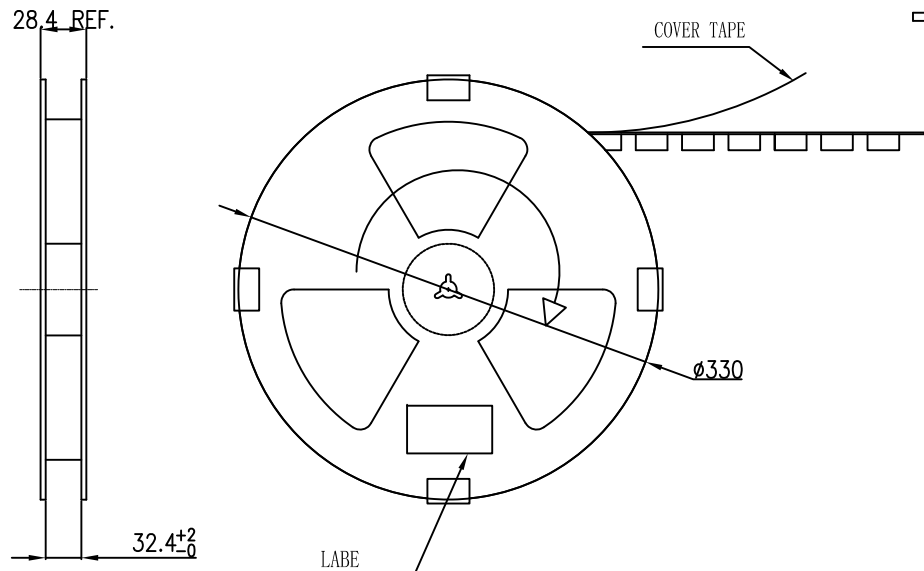

留15个空白格

COVER TAPE PEELING FORCE: 20gf~150gf

PACKAGE:

1. TAPE REEL PACKAGE
2. 1000PCS PER REEL
3. 8000PCS PER CARTON

28.4 REF.

For more information, please help to contact: connmold@foxmail.com Tel.:18922965797

WWW.connmold.COM		PART NAME	
DIMENSION UNITS	TOLERANCE		
MM	X±0.50 .XX±0.25 .X±0.35 .XXX±0.15		
DRWN:Robert	Oct.10,2019	PART NUMBER	REVISION
CHK'D:Yuri	Oct.10,2019	CMMSM661010	A
APPR:Linda	Oct.10,2019	CUSTOMER	SHEET NUMBER
THIRD ANGLE PROJECTION	CUSTOMER P/N	GENERAL MARKET	2 OF 2
	/		