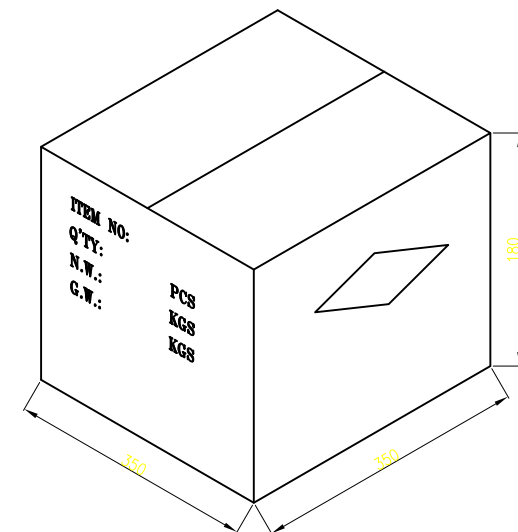

6

5

4

3

2

1

REV	EC No.	DESCRIPTION	Symbol	DATE
A	/	new release	/	Oct. 10, 2019

留15个空白格

留15个空白格

COVER TAPE PEELING FORCE: 20gf~150gf

PACKAGE:

1. TAPE REEL PACKAGE
2. 1000PCS PER REEL
3. 8000PCS PER CARTON

28.4 REF.

For more information, please help to contact: connmold@foxmail.com Tel.:18922965797