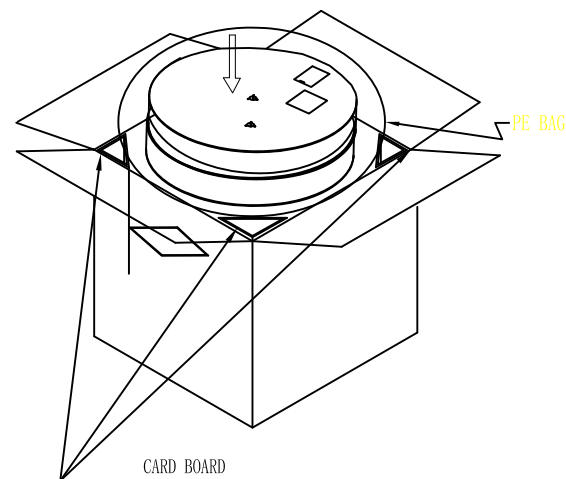

6

5

4

3

2

1

REV	EC No.	DESCRIPTION	Symbol	DATE
A	/	new release	/	Oct. 10, 2019

留15个空白格

留15个空白格

COVER TAPE PEELING FORCE: 20gf~150gf

PACKAGE:

1. TAPE REEL PACKAGE
2. 1000PCS PER REEL
3. 8000PCS PER CARTON

28.4 REF.