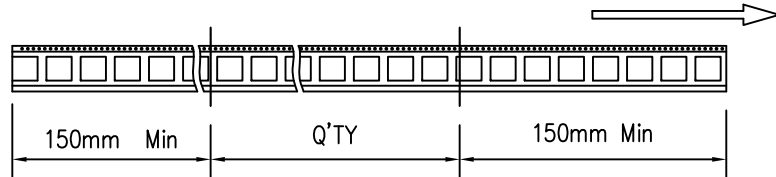

6

5

4

3

2

1

REV	EC No.	DESCRIPTION	Symbol	DATE
A	/	new release	/	Oct. 10, 2019

留15个空白格

留15个空白格

COVER TAPE PEELING FORCE: 20gf~150gf

PACKAGE:

1. TAPE REEL PACKAGE
2. 1000PCS PER REEL
3. 8000PCS PER CARTON

28.4 REF.